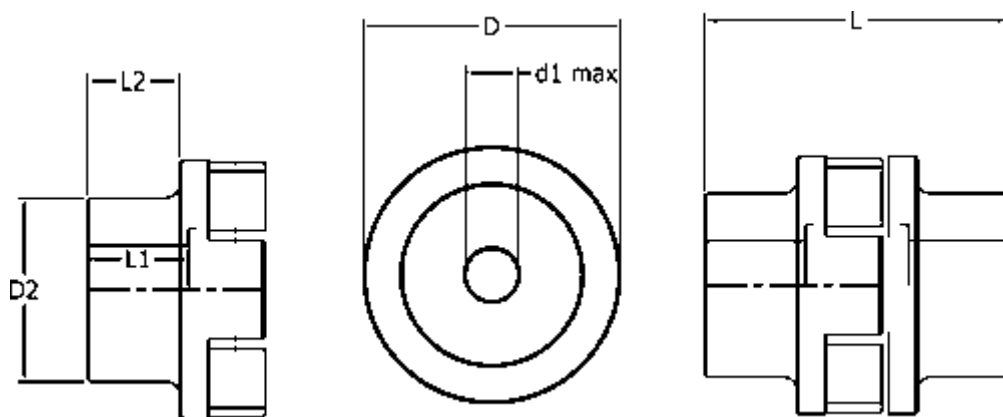

Data Sheet

Article number: 3302085210

Description: Tschan Hub LST S85 part 210
Maks. boring 40 mm

Measures

D	= 85
d1 max	= 40
D2	= 60
L	= 184
L1	= 80.5
L2	= 72